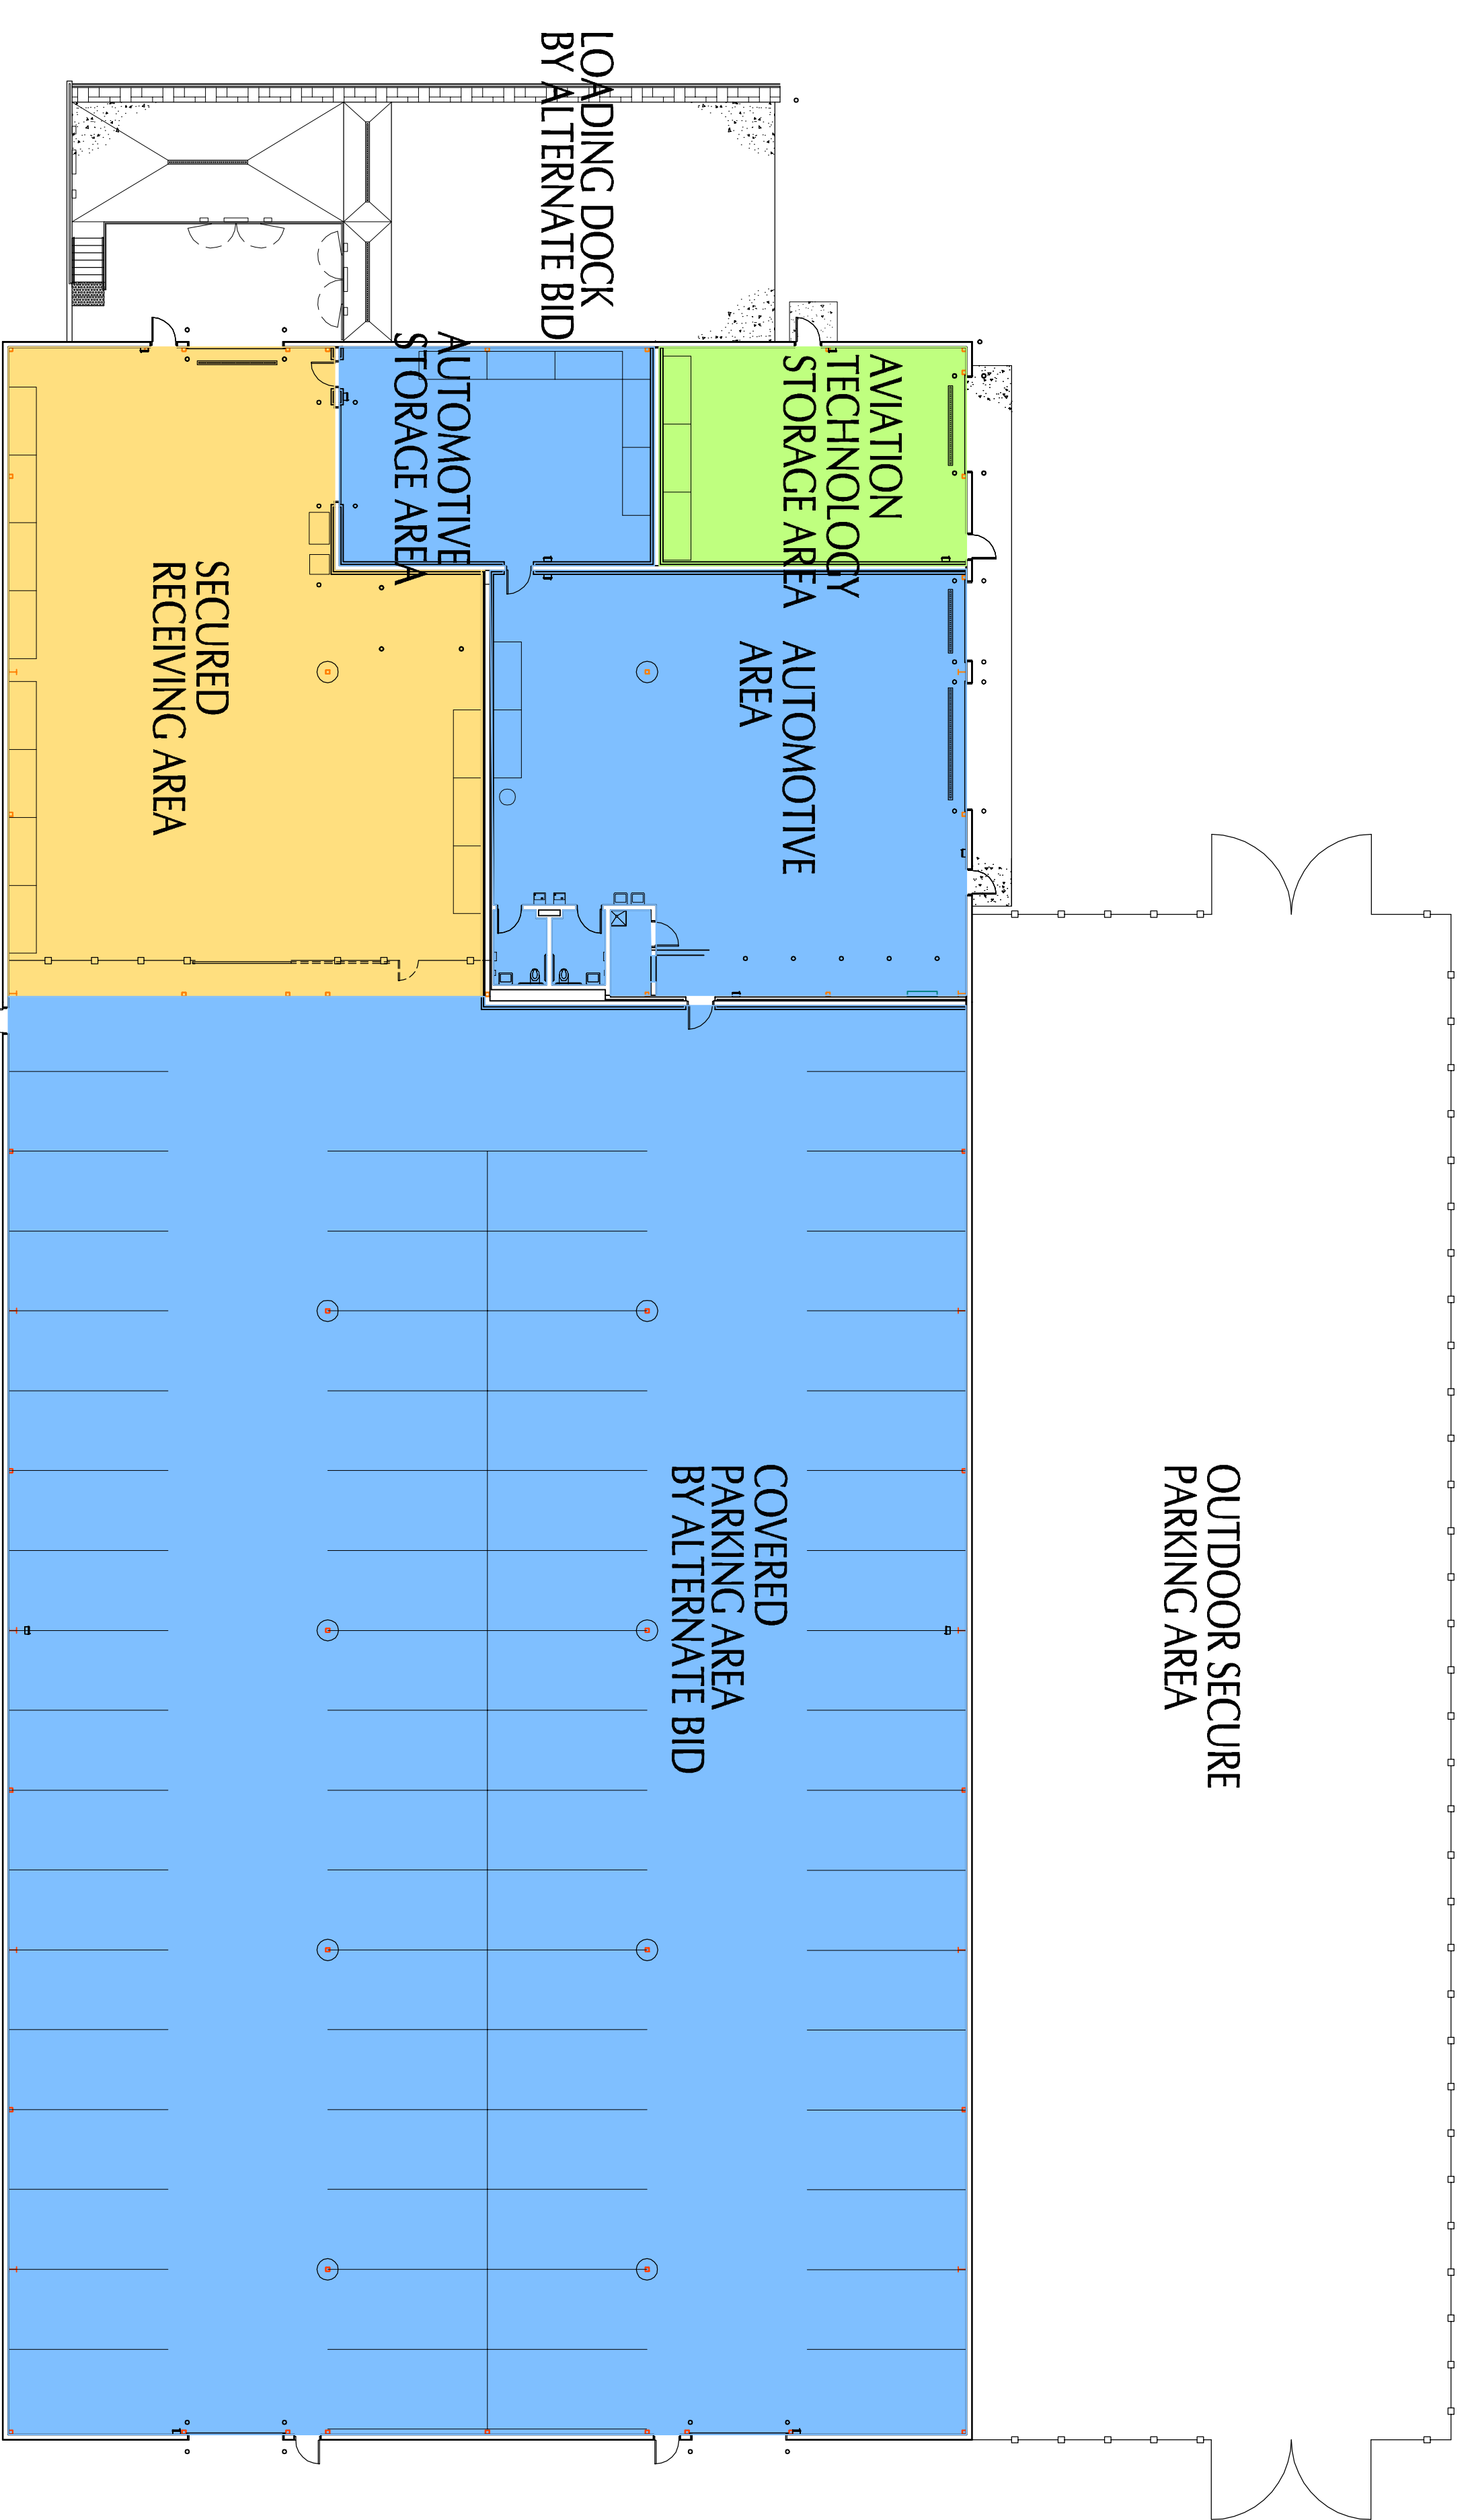

BASE BID PLAN

BASE BID PLUS ALTERNATE BID PLAN

FLEET STORAGE FLOOR PLAN

SCALE: 1/16" = 1'-0"